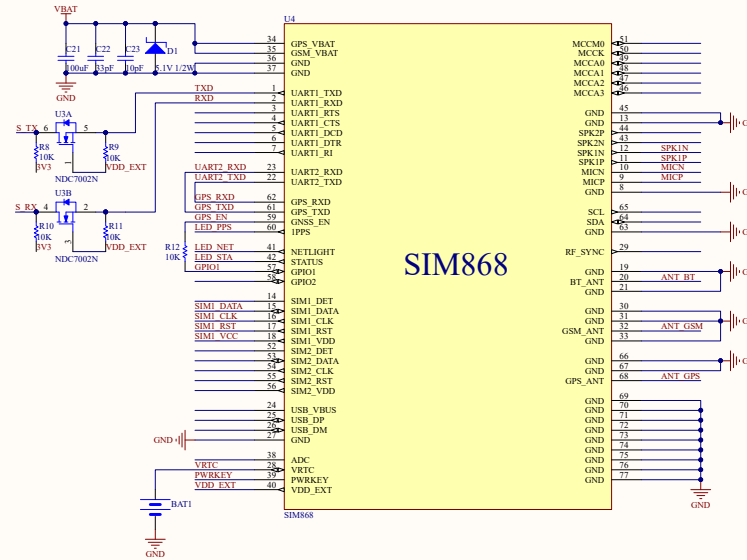

SIM868

SIM868

Antenna