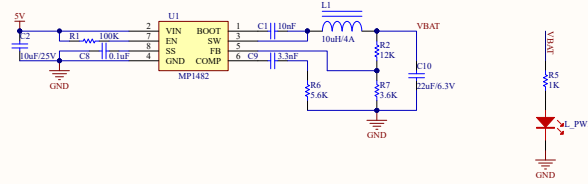

USB to UART

Power

earphone

UART JMP

PWRKEY

SIM868

SIM868

BT ANT

GSM ANT

GPS ANT

Antenna

PPS

STA

NET

UART LED

Indicator light

SIM_CAR

Raspberry Interface

GSM/GPRS/GNSS HAT