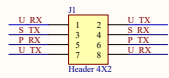

USB to UART

Power

earphone

UART JMP

PWRKEY

SIM868

SIM868

BT ANT