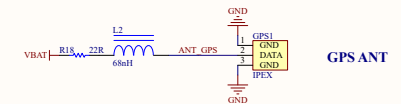

GPS ANT

Antenna