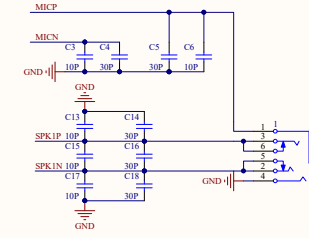

USB to UART

Power

earphone

UART JMP

PWRKEY

SIM868

SIM868

BT ANT

GSM ANT

GPS ANT

Antenna

PPS

STA

NET

UART LED

Indicator light