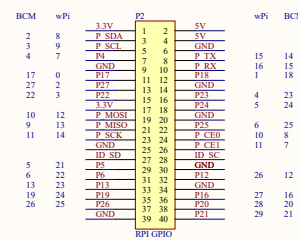

GSM ANT

GPS ANT

Antenna

PPS

STA

NET

UART LED

Indicator light

SIM_CAR

Raspberry Interface

GSM/GPRS/GNSS HAT